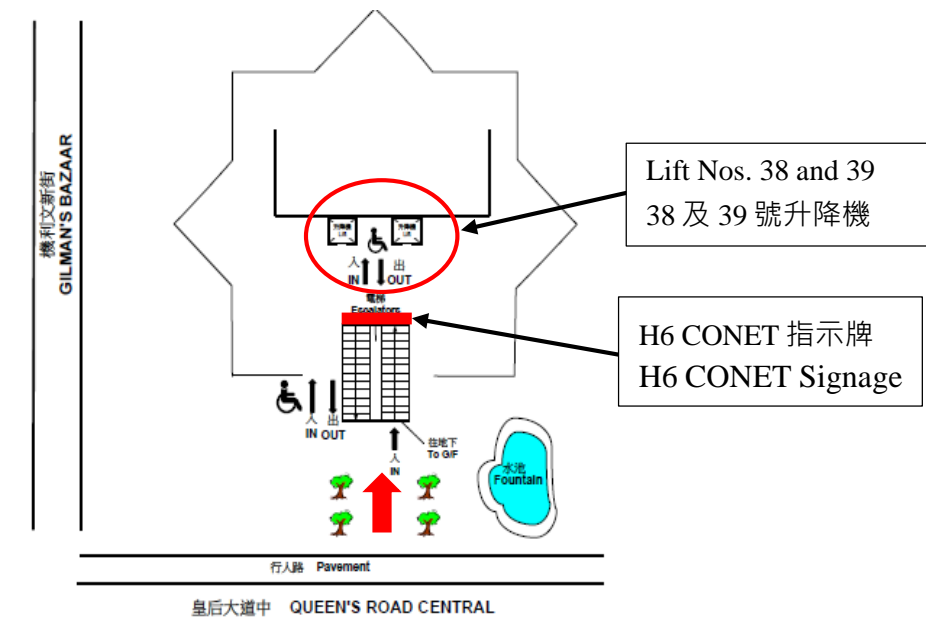

H6 CONET 無障礙通道

Barrier Free Access for H6 CONET

1. 到達皇后大道中中環中心平台, 沿行人路直行到大廈入口
Arrive at Queen's Road Central podium of The Center, walk towards the building entrance

2. 往前行至 H6 CONET 指示牌後，便可找到 38 及 39 號升降機往 G/F 的 H6 CONET

Go straight and you will find Lift Nos. 38 and 39 to G/F near the signage of H6 CONET

3. H6 CONET 的 G/F 出入口 (近 38 及 39 號電梯)

G/F Entrance of H6 CONET (near Lift Nos. 38 and 39)

H6 CONET 入口
Entrance of H6 CONET